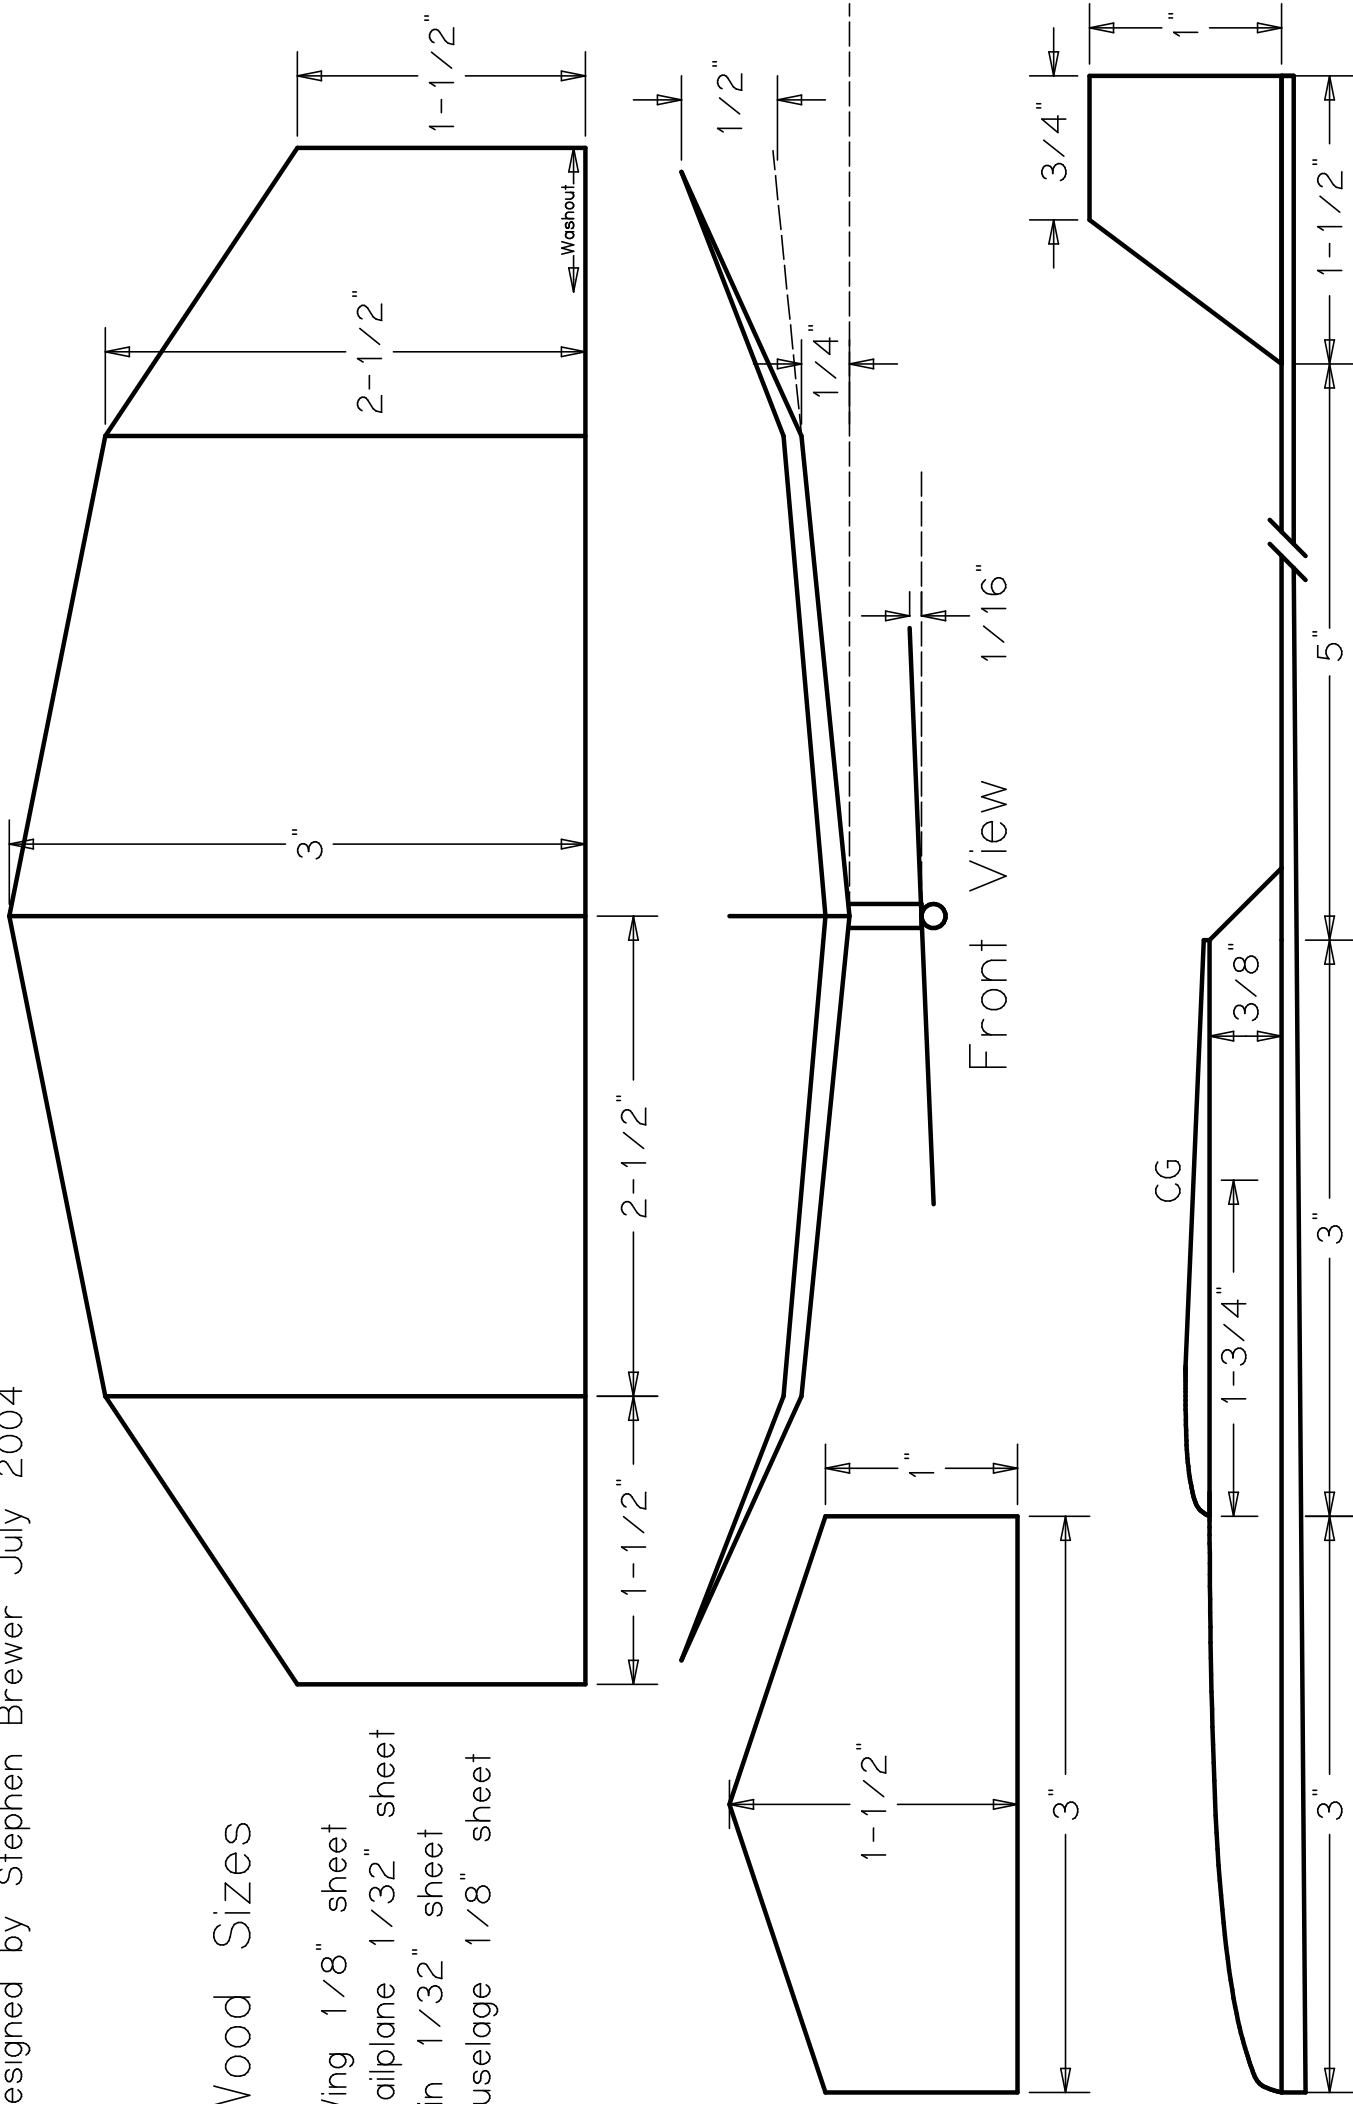

Baby B Mk 2

An 8" span competition HLG
 Designed by Stephen Brewer July 2004

All dimensions are in inches

Wood Sizes

- Wing 1/8" sheet
- Tailplane 1/32" sheet
- Fin 1/32" sheet
- Fuselage 1/8" sheet

Carbon/Fibreglass boom (total length 12 1/2")